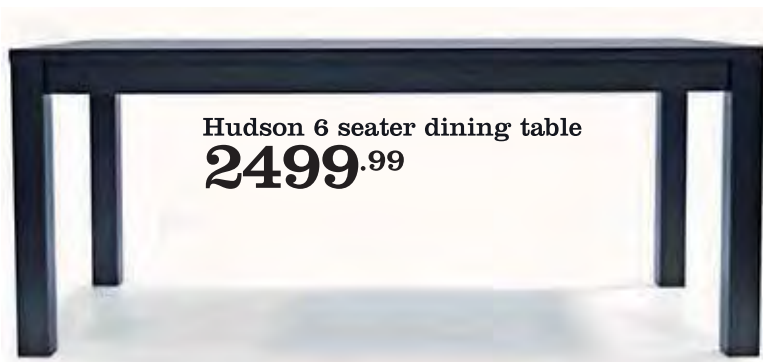

Textured
Hi-back chairs
799.99
each

lobal server
1999.99

T-back chair
599.99

Metro 6 seater dining table
2499.99

Assorted Hi-back dining chairs
599.99 each

Milan glass and chrome dining table
1299.99

Ida and Justin chair
499.99 each